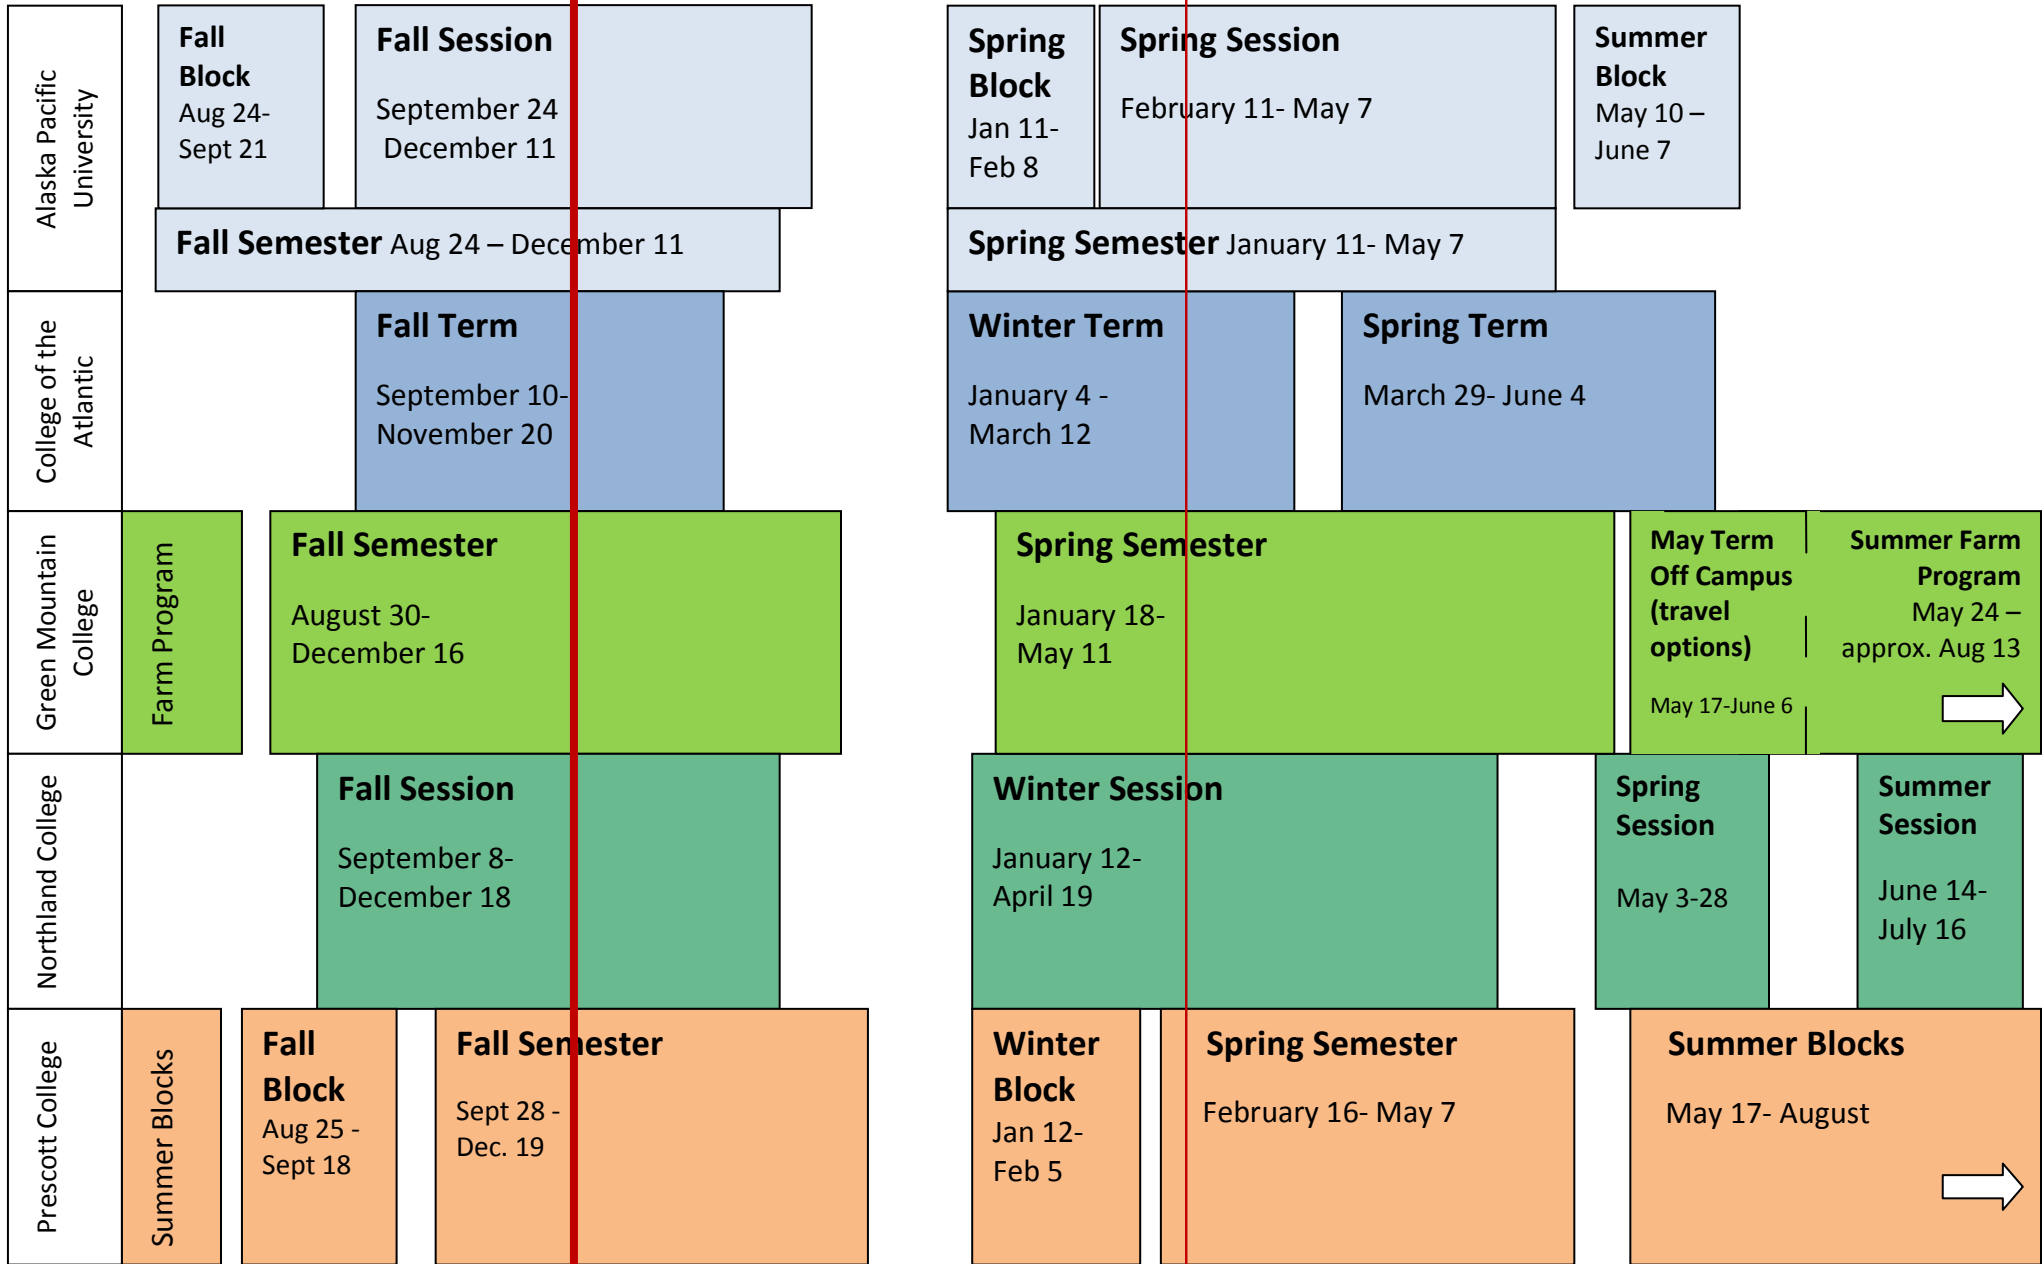

Calendar Map of Eco League Colleges

Aug Sep Oct Nov Dec Jan Feb Mar Apr May Jun Jul

All dates are approximate. Red vertical lines indicate target for approval at home college